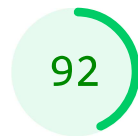

Performance

Accessibility

Best Practices

SEO

Performance

Values are estimated and may vary. The [performance score is calculated](#) directly from these metrics. [See calculator.](#)

▲ 0-49 50-89 90-100

METRICS

[Expand view](#)

First Contentful Paint

1.1 s

Time to Interactive

1.2 s

Speed Index

1.9 s

Total Blocking Time